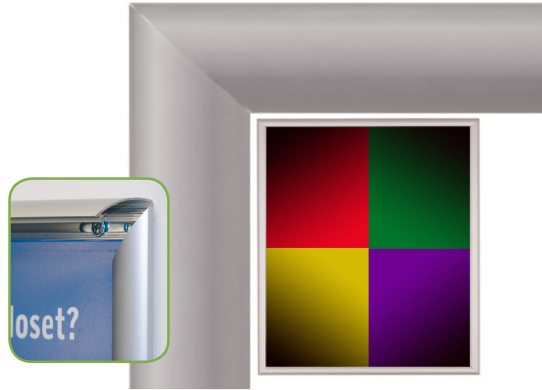

Poster Snap Frame, Silver- 22" x 28"

Item Code:STDIS-473

Wall-mount Snap Open Poster Frame. Fast and simple to change graphic. Frame stays put on the wall, flip open all four profiles sides, change your ad and snap shut.

Made of high quality aluminum. Anodized satin silver finish. Inserted poster rests against styrene 22" x 28" backer inside the frame and a non-glare cover protects your media. Has four concealed mounting holes inside frame. Can be mounted portrait or landscape. Wall anchors and screws provided. 1" wide profile, with mitered corners.

Bulletin Sign Holder- 22" x 28"

Item Code: BH28

Bulletin sign holder on two 31" rounded uprights with 10" x 14" heavy base. Chrome finish.

Sidewalk Sign "A-Board"- 22" x 28"

Item Code: STUALU-137

Indoor/outdoor double-sided "A-Frame" includes easy-to-use "snap" profiles making 22"x 28" poster exchange fast and simple. Includes anti-reflective PVC sheets to protect media, a metal back panel for highest stability, and rounded stationary corners.

Made of high quality aluminum. Anodized satin silver finish, chrome corners. 1.25" wide profile. Max media thickness of 1/16".

Business Card Holder

Item Code: MBCC

2"H x 3 7/8"W x 1 3/8"D
Holds approximately 60 business cards.